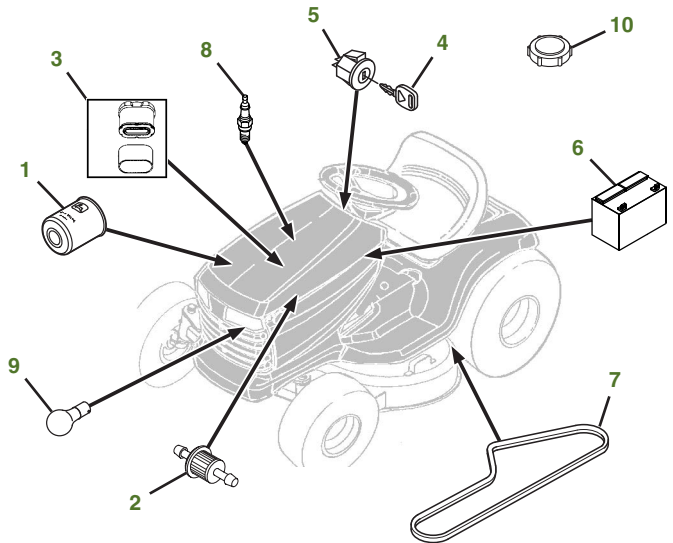

MAINTENANCE REMINDER SHEET

E160 with 48" Deck

Tractor S/N

Deck S/N

Key	Part No.	Description	Key	Part No.	Description
1	AUC12916	John Deere Easy Change™ Oil System	9	AD2062R	HEADLIGHT BULB
2	AM116304	FUEL FILTER-IN-LINE	10	AUC12860	FUEL CAP
3	MIU11515	AIR FILTER-CARTRIDGE	11	GX21833	BELT-MOWER
	MIU11517	AIR FILTER-PRE CLEANER	12	GX10168	GAGE WHEEL
4	GY20680	KEY	13	GX21784	3N1 BLADE 48"
5	GY20074	IGNITION SWITCH		GY20852	KIT-BLADE 48"
6	TY25221	BATTERY		GX21785	KIT-BAGGING 48"
7	GX20006	BELT-TRACTION DRIVE		GX21786	KIT-MULCHING 48"
8	MIU11020	SPARK PLUG			

Parts Needed in First 250 Hours of Operation

Qty	Part No	Item	Qty or Capacity	Change Interval In Hours
14	TY22029	Engine Oil Turf-Gard™ 10W30	2.6 L(2.8 qt)	50/100/150/200/250
5	AUC12916	John Deere Easy Change™ Oil System	1	50/100/150/200/250
5	MIU11515	Air Filter-Cartridge	1	50/100/150/200/250
5	MIU11517	Air Filter-Pre Cleaner	1	50/100/150/200/250
5	AM116304	Fuel Filter-In-Line	1	50/100/150/200/250
10	MIU11020	Spark Plug	2	50/100/150/200/250
2	TY24416	John Deere Multi-Purpose HD Lithium Complex Grease		As Needed

"As Needed" Parts

Qty	Part No	Item
1	AM130907	Mower Deck Leveling Gauge
1	TY26518	Grease Gun

Home Maintenance Kit

Unit	Kit Number
E160	AUC13706

CLICK PART NUMBER TO BUY