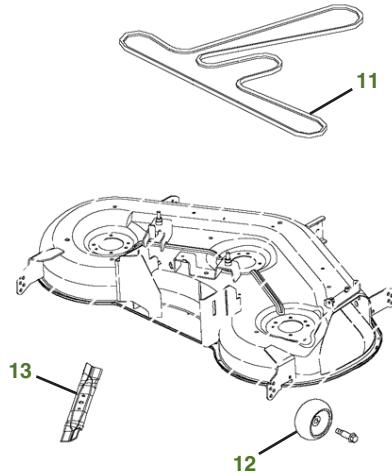

MAINTENANCE REMINDER SHEET

E160 with 48" Deck

Tractor S/N

Deck S/N

Key	Part No.	Description	Key	Part No.	Description
1	AUC12916	John Deere Easy Change™ Oil System	9	AD2062R	HEADLIGHT BULB
2	AM116304	FUEL FILTER-IN-LINE	10	AUC12860	FUEL CAP
3	MIU11515	AIR FILTER-CARTRIDGE	11	GX21833	BELT-MOWER
	MIU11517	AIR FILTER-PRE CLEANER	12	GX10168	GAGE WHEEL
4	GY20680	KEY	13	GX21784	3N1 BLADE 48"
5	GY20074	IGNITION SWITCH		GY20852	KIT-BLADE 48"
6	TY25221	BATTERY		GX21785	KIT-BAGGING 48"
7	GX20006	BELT-TRACTION DRIVE		GX21786	KIT-MULCHING 48"
8	MIU11020	SPARK PLUG			

Parts Needed in First 250 Hours of Operation

Qty	Part No	Item	Qty or Capacity	Change Interval In Hours
14	TY22029	Engine Oil Turf-Gard™ 10W30	2.6 L(2.8 qt)	50/100/150/200/250
5	AUC12916	John Deere Easy Change™ Oil System	1	50/100/150/200/250
5	MIU11515	Air Filter-Cartridge	1	50/100/150/200/250
5	MIU11517	Air Filter-Pre Cleaner	1	50/100/150/200/250
5	AM116304	Fuel Filter-In-Line	1	50/100/150/200/250
10	MIU11020	Spark Plug	2	50/100/150/200/250
2	TY24416	John Deere Multi-Purpose HD Lithium Complex Grease		As Needed

"As Needed" Parts

Qty	Part No	Item
1	AM130907	Mower Deck Leveling Gauge
1	TY26518	Grease Gun

Home Maintenance Kit

Unit	Kit Number
E160	AUC13706

CLICK PART NUMBER TO BUY