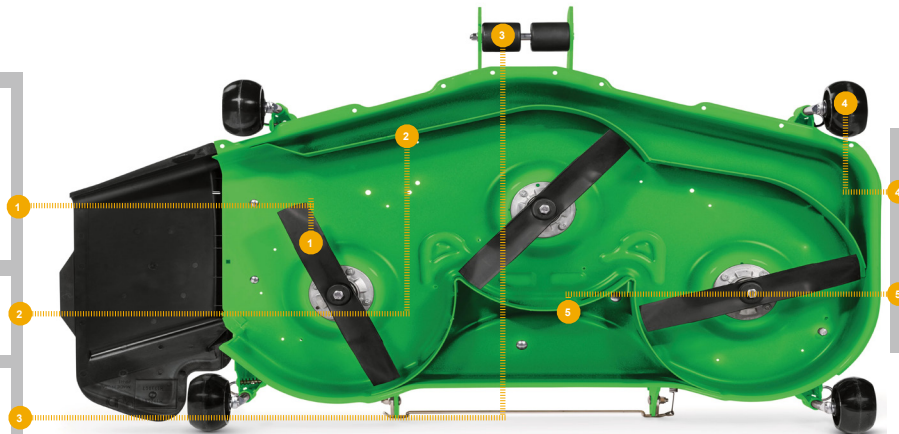

[TCU34299](#) (LGTH = 1803.9 mm,
WIDTH = 16 mm)

REPLACEMENT PARTS GUIDE

Z930R with 54 inch Deck

	MOWER BLADE TCU30317 (HIGH LIFT) TCU30316 (STANDARD LIFT)
	MULCH BLADE M135334
	ROLLER TCU34060

	GAUGE WHEELS UC28193
	V BELT TCU31132 (LGTH = 4337 mm, WIDTH = 14 mm) UC25996 (LGTH = 4353 mm, WIDTH = 14 mm)

REPLACEMENT PARTS GUIDE

Z930R with 60 inch Deck

	MOWER BLADE
	TCU15881 (HIGH LIFT)
	UC15158 (HIGH LIFT SELF SHARPENING)
	M128485 (STANDARD LIFT)
	M133381 (LOW LIFT)
	MULCH BLADE
	M168223
	ROLLER
	TCU34060