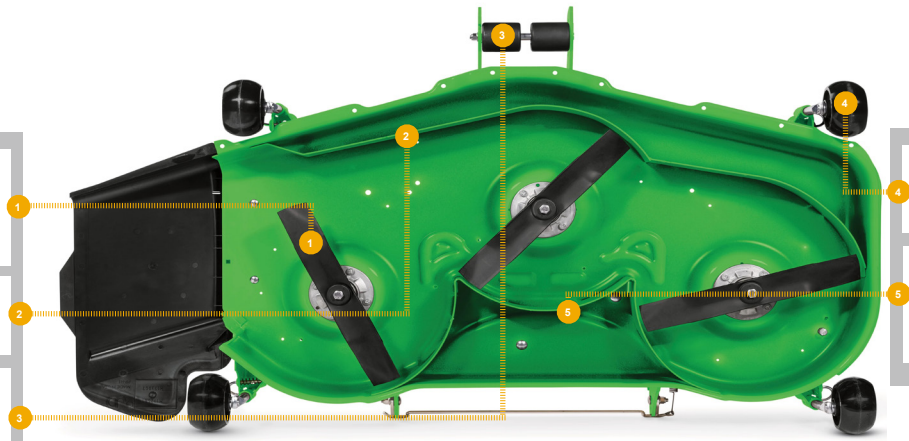

[TCU34299](#) (LGTH = 1803.9 mm,
WIDTH = 16 mm)

REPLACEMENT PARTS GUIDE

Z930R with 54 inch Deck

	MOWER BLADE TCU30317 (HIGH LIFT) TCU30316 (STANDARD LIFT)
	MULCH BLADE M135334
	ROLLER TCU34060

	GAUGE WHEELS UC28193
	V BELT TCU31132 (LGTH = 4337 mm, WIDTH = 14 mm) UC25996 (LGTH = 4353 mm, WIDTH = 14 mm)