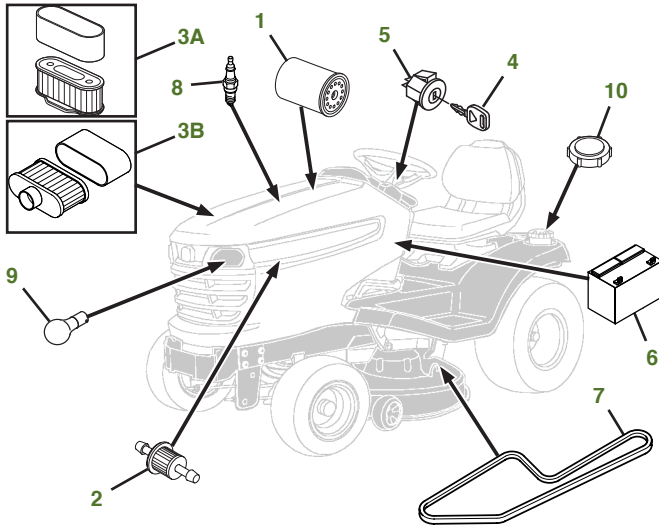

MAINTENANCE REMINDER SHEET

X500 with 54" X Deck

Tractor S/N

Deck S/N

Key	Part No.	Description	Key	Part No.	Description
1	AM107423	ENGINE OIL FILTER-ENG FH721V	7	M151276	BELT-TRAC DRIVE
	AM125424	ENGINE OIL FILTER-ENG FS730V	8	M805853	SPARK PLUG
2	AM116304	FUEL FILTER-IN-LINE	9	AD2062R	HEADLIGHT BULB
3A	M140295	AIR FILTER-FOAM-ENG FH721V	10	AM137724	FUEL CAP-ENG FH721V
	M150949	AIR FILTER-PAPER-ENG FH721V		AM141406	FUEL CAP-ENG FS730V
3B	MIU12554	AIR FILTER-FOAM-ENG FS730V	11	M172924	BELT-MOWER-PRIMARY
	MIU12555	AIR FILTER-PAPER-ENG FS730V	12	M154960	BELT-MOWER-SECONDARY
4	CY20680	KEY	13	M111489	GAGE WHEEL
5	AM133596	IGNITION SWITCH (S/N -020000)	14	M113955	FRONT ROLLER
	AM133597	IGNITION SWITCH (S/N 020001-)	15	M143520	BLADE-SIDE DISCHARGE 54"
6	TY25876	BATTERY		M145516	BLADE-MULCHING 54"
				M152726	BLADE-HIGH LIFT 54"
				BM20827	KIT-MULCHING ATTACHMENT 54"

Parts Needed in First 250 Hours of Operation

Qty	Part No	Item	Qty or Capacity	Change Interval In Hours
7	TY22029	1 qt Engine Oil Turf-Gard™ 10W30	2.2 qt	8/100/200
3	AM107423 or AM125424	Engine Oil Filter	1	8/100/200
2	M140295 or MIU12554	Air Filter-Foam	1	100/200
2	M150949 or MIU12555	Air Filter-Paper	1	100/200
2	AM116304	Fuel Filter-In-Line	1	100/200
4	M805853	Spark Plug	2	100/200
2	TY6341	JD Multi Purpose SD Polyurea Grease		As Needed

"As Needed" Parts

Qty	Part No	Item
1	AM130907	Mower Deck Leveling Gauge
1	TY26518	Grease Gun

Home Maintenance Kit

Unit	Kit Number
X500	LG249 (Eng FH721V) LG265 (Eng FS730V)

CLICK PART NUMBER TO BUY