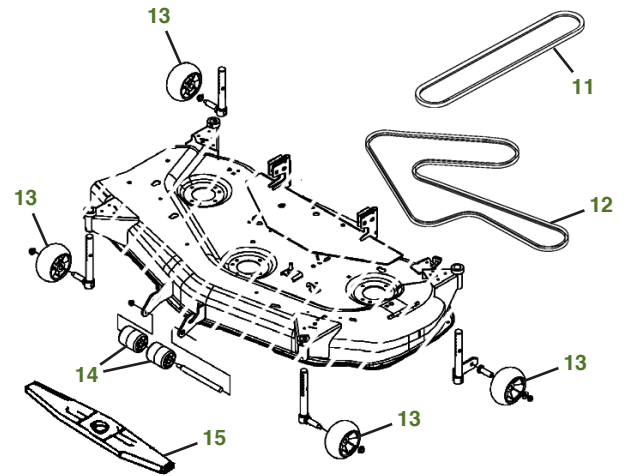

MAINTENANCE REMINDER SHEET

X500 with 54" X Deck

Tractor S/N

Deck S/N

Key	Part No.	Description	Key	Part No.	Description
1	AM107423	ENGINE OIL FILTER-ENG FH721V	7	M151276	BELT-TRAC DRIVE
	AM125424	ENGINE OIL FILTER-ENG FS730V	8	M805853	SPARK PLUG
2	AM116304	FUEL FILTER-IN-LINE	9	AD2062R	HEADLIGHT BULB
3A	M140295	AIR FILTER-FOAM-ENG FH721V	10	AM137724	FUEL CAP-ENG FH721V
	M150949	AIR FILTER-PAPER-ENG FH721V		AM141406	FUEL CAP-ENG FS730V
3B	MIU12554	AIR FILTER-FOAM-ENG FS730V	11	M172924	BELT-MOWER-PRIMARY
	MIU12555	AIR FILTER-PAPER-ENG FS730V	12	M154960	BELT-MOWER-SECONDARY
4	CY20680	KEY	13	M111489	GAGE WHEEL
5	AM133596	IGNITION SWITCH (S/N -020000)	14	M113955	FRONT ROLLER
	AM133597	IGNITION SWITCH (S/N 020001-)	15	M143520	BLADE-SIDE DISCHARGE 54"
6	TY25876	BATTERY		M145516	BLADE-MULCHING 54"
				M152726	BLADE-HIGH LIFT 54"
				BM20827	KIT-MULCHING ATTACHMENT 54"

Parts Needed in First 250 Hours of Operation

Qty	Part No	Item	Qty or Capacity	Change Interval In Hours
7	TY22029	1 qt Engine Oil Turf-Gard™ 10W30	2.2 qt	8/100/200
3	AM107423 or AM125424	Engine Oil Filter	1	8/100/200
2	M140295 or MIU12554	Air Filter-Foam	1	100/200
2	M150949 or MIU12555	Air Filter-Paper	1	100/200
2	AM116304	Fuel Filter-In-Line	1	100/200
4	M805853	Spark Plug	2	100/200
2	TY6341	JD Multi Purpose SD Polyurea Grease		As Needed

"As Needed" Parts

Qty	Part No	Item
1	AM130907	Mower Deck Leveling Gauge
1	TY26518	Grease Gun

Home Maintenance Kit

Unit	Kit Number
X500	LG249 (Eng FH721V) LG265 (Eng FS730V)

CLICK PART NUMBER TO BUY