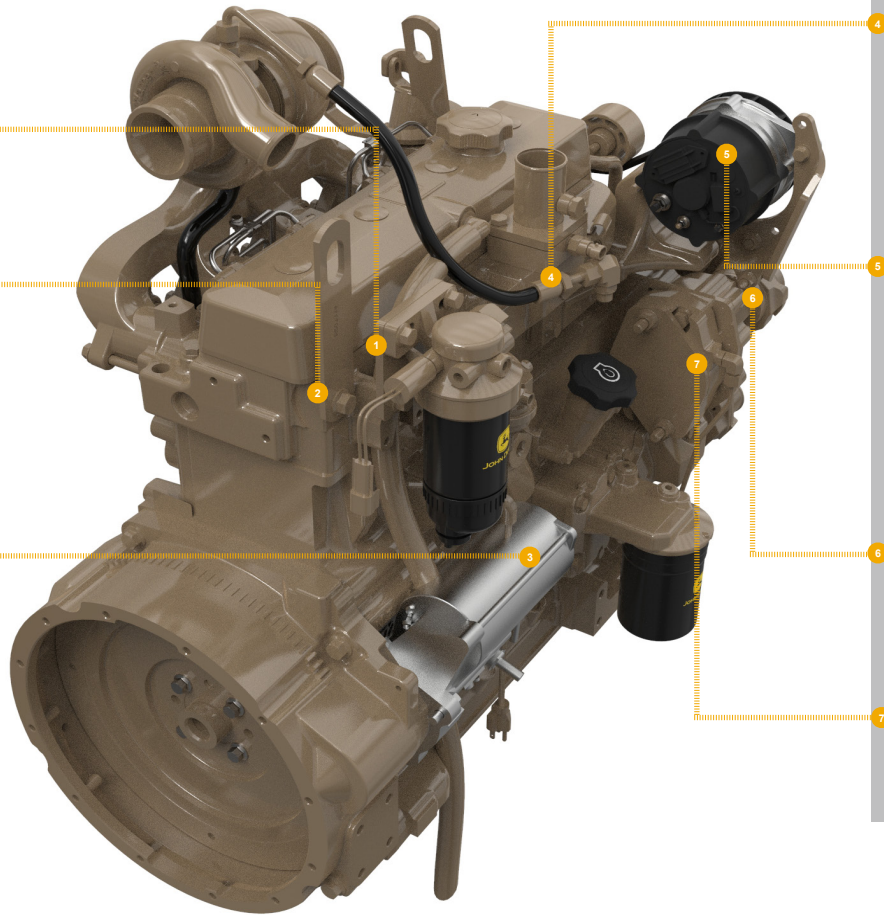

REMAN PARTS GUIDE

4045DF270 Power Unit for Gen Set (12-24V - 1800RPM) SDMO Engine

CYLINDER HEAD

[SE501579](#) (REMAN FOR [RE57234](#)) (5102)

CONNECTING ROD

[SE501096](#) (REMAN FOR [RE500002](#)) (4801, 4833)

STARTER

[SE501407](#) (REMAN FOR [RE70961](#)) (3001)

[SE501403](#) (REMAN FOR [RE70957](#)) (3006)

[SE501402](#) (REMAN FOR [RE540300](#)) (12V, 7KW) (3007)

[SE502736](#) (REMAN FOR [RE551644](#)) (24V, 7.8KW) (3011)

[SE501406](#) (REMAN FOR [RE501060](#)) (24V, 7.8KW) (3041, 3061)

[SE502631](#) (REMAN FOR [RE523501](#)) (12V, 4.2KW) (3073)

[SE501852](#) (REMAN FOR [RE516157](#)) (12V, 3.2KW) (3082)

FUEL INJECTION PUMP

[SE502662](#) (REMAN FOR [RE519021](#)) (164N, 165L)

ALTERNATOR

[SE502626](#) (REMAN FOR [RE533516](#)) (12V, 75A) (3109, 3111, 3115)

[SE501341](#) (REMAN FOR [RE537146](#)) (28V, 75A) (3104)

[RM100224](#) (REMAN FOR [RE505895](#)) (12V, 75A) (3135)

[SE502628](#) (REMAN FOR [RE533654](#)) (12V, 120A) (3108)

[SE502627](#) (REMAN FOR [RE533653](#)) (12V, 95A) (3107)

WATER PUMP

[SE501610](#) (REMAN FOR [RE546917](#)) (4428, 4429)

OIL PUMP

[SE501814](#) (REMAN FOR [RE504914](#)) (5001)

JOHN DEERE
Genuine Parts and Service