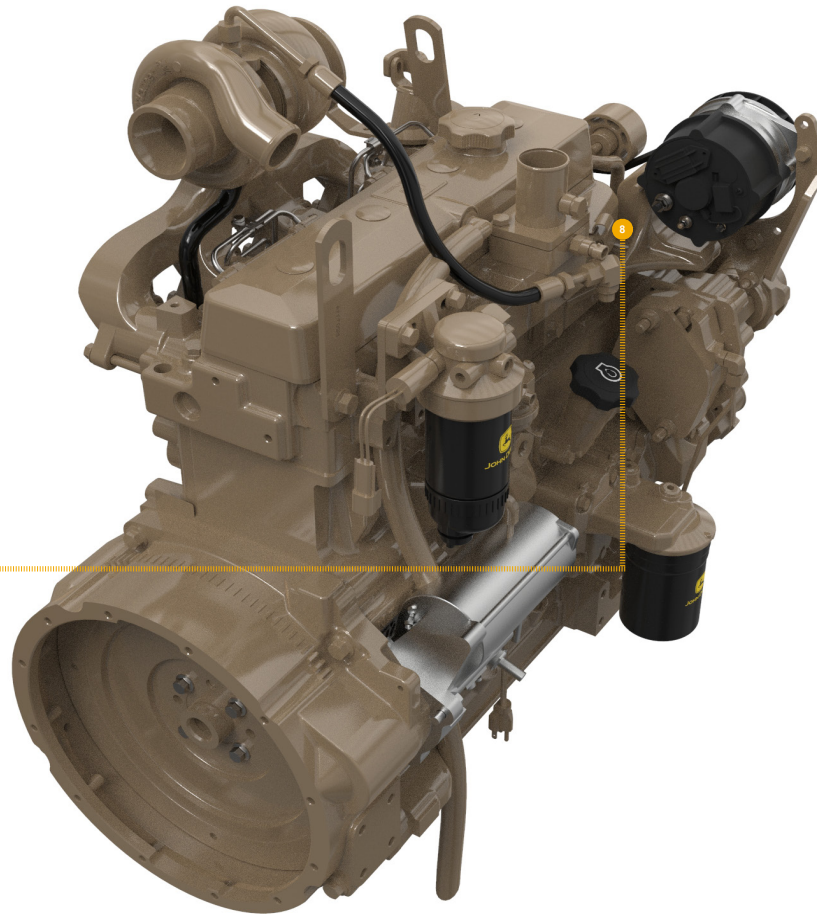

REPLACEMENT PART GUIDE

4045DF270 Power Unit for Gen Set (12-24V - 1800RPM) SDMO Engine

FAN BELT

[DZ114929](#) (LGTH = 1655 mm) (2470, 2426, 2465, 2444, 24DO, 24DS, 240H)

[DZ119063](#) (LGTH = 1560 mm) (2408)

[DZ119520](#) (LGTH = 1605 mm) (2463, 2417, 2437, 24DH)

[DZ119516](#) (LGTH = 1600 mm) (2411, 2440, 2435, 24DB, 24DD)

[T437055](#) (LGTH = 2325 mm) (2446)

[DZ118764](#) (LGTH = 1525 mm) (24AG)

[T428725](#) (LGTH = 1640 mm)
(2432, 24DU, 24DG)

[DZ115812](#) (LGTH = 1680 mm)
(2428, 2445, 24EF)

[DZ119521](#) (LGTH = 1610 mm) (2468, 2412, 2469, 2442, 24DT, 24DL)

[T428692](#) (LGTH = 1665 mm) (24DX, 24DY)

[T428724](#) (LGTH = 1575 mm) (2462, 2460, 2409, 240U)

[DZ117268](#) (LGTH = 1530 mm) (2406, 240P)

[T428823](#) (LGTH = 1635 mm) (2430, 2466)

[DZ118763](#) (LGTH = 1490 mm) (240A)

[T428863](#) (LGTH = 1620 mm) (24DC)

[DZ119515](#) (LGTH = 1585 mm)
(2410, 2443, 240E)

[DZ117267](#) (LGTH = 1690 mm) (24EC)

[DZ119018](#) (LGTH = 2395 mm) (24EB)

[DZ115455](#) (LGTH = 1550 mm)
(2407, 24AJ, 24AT, 24AL)

[T428822](#) (LGTH = 1615 mm)
(2431, 24DE, 24DJ)

[DZ119013](#) (LGTH = 2330 mm) (2434)

[DZ119477](#) (LGTH = 1565 mm)
(2423, 2461, 2415, 2461)

[DZ119062](#) (LGTH = 1545 mm) (240D, 240C)

[T428825](#) (LGTH = 1650 mm) (24EE)

[DZ119416](#) (LGTH = 1595 mm) (2416)

[T428820](#) (LGTH = 1580 mm) (2421, 24AR)

[DZ119533](#) (LGTH = 2360 mm) (24EA)

[DZ119478](#) (LGTH = 1570 mm)
(2458, 2420, 2459)

JOHN DEERE

Genuine Parts and Service