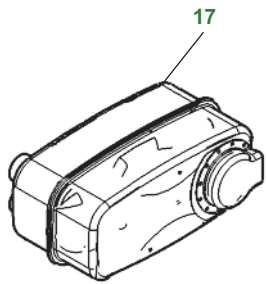

XUV590E / XUV590E S4 / XUV590M / XUV590M S4 (Green & Yellow, Olive & Black)

XUV590E / XUV590E S4 / XUV590M / XUV590M S4 (Green & Yellow, Olive & Black)

Key	Part No.	Description	Key	Part No.	Description
1	AM107423	OIL FILTER	14	AM142833	FILLER CAP
2	M170281	AIR FILTER ELEMENT	15	AM148331	DISK BRAKE CALIPER ASSY - R FRONT (S/N -020000)
3	AM117584	FUEL FILTER - IN LINE		AM148330	DISK BRAKE CALIPER ASSY - L FRONT (S/N -020000)
4	M167602	BELT - CVT INLET		AM148752	DISK BRAKE CALIPER ASSY - R FRONT (S/N 020001-)
5	TY25221	BATTERY		AM148751	DISK BRAKE CALIPER ASSY - L FRONT (S/N 020001-)
6	AM140754	STOP LIGHT		AM148332	DISK BRAKE CALIPER ASSY - R REAR (S/N -020000)
7	AM141893	HEADLIGHT FOR XUV590E AND XUV590E S4		AM148333	DISK BRAKE CALIPER ASSY - L REAR (S/N -020000)
	AM146908	HEADLIGHT FOR XUV590M AND XUV590M S4		AM148753	DISK BRAKE CALIPER ASSY - R REAR (S/N 020001-)
8	MIU12783	SPARK PLUG		AM148754	DISK BRAKE CALIPER ASSY - L REAR (S/N 020001-)
9	AM147576	SEAT BACK - YELLOW		AM148144	BRAKE KIT - FRONT PAD (S/N -020000)
	AM147575	SEAT BENCH - YELLOW		AM148755	BRAKE KIT - FRONT PAD (S/N 020001-)
	AM147577	SEAT BACK - BLACK		AM148145	BRAKE KIT - REAR PAD (S/N -020000)
	AM147574	SEAT BENCH - BLACK		AM148756	BRAKE KIT - REAR PAD (S/N 020001-)
10	AUC12681	KEY	16	M166762	ROTOR
11	AUC12631	IGNITION SWITCH	17	AUC11855	MUFFLER
12	AM147340	ROCKER SWITCH - HIGH / LOW BEAM	18	LG279	HOME MAINTENANCE KIT
	AM147345	ROCKER SWITCH - POWER LIFT DUMP			
13	M178227	TIRE - FRONT — 25 X 8-12 in			
	M178228	TIRE - REAR - TH — 25 X 10-12 in			

Capacities

Crankcase (with filter change)	2.17 L (2.3 qt)
4WD Front Differential	0.4 L (13.5 oz)
Transaxle	2.6 L (2.75 qt)
TY26183	Grease Gun