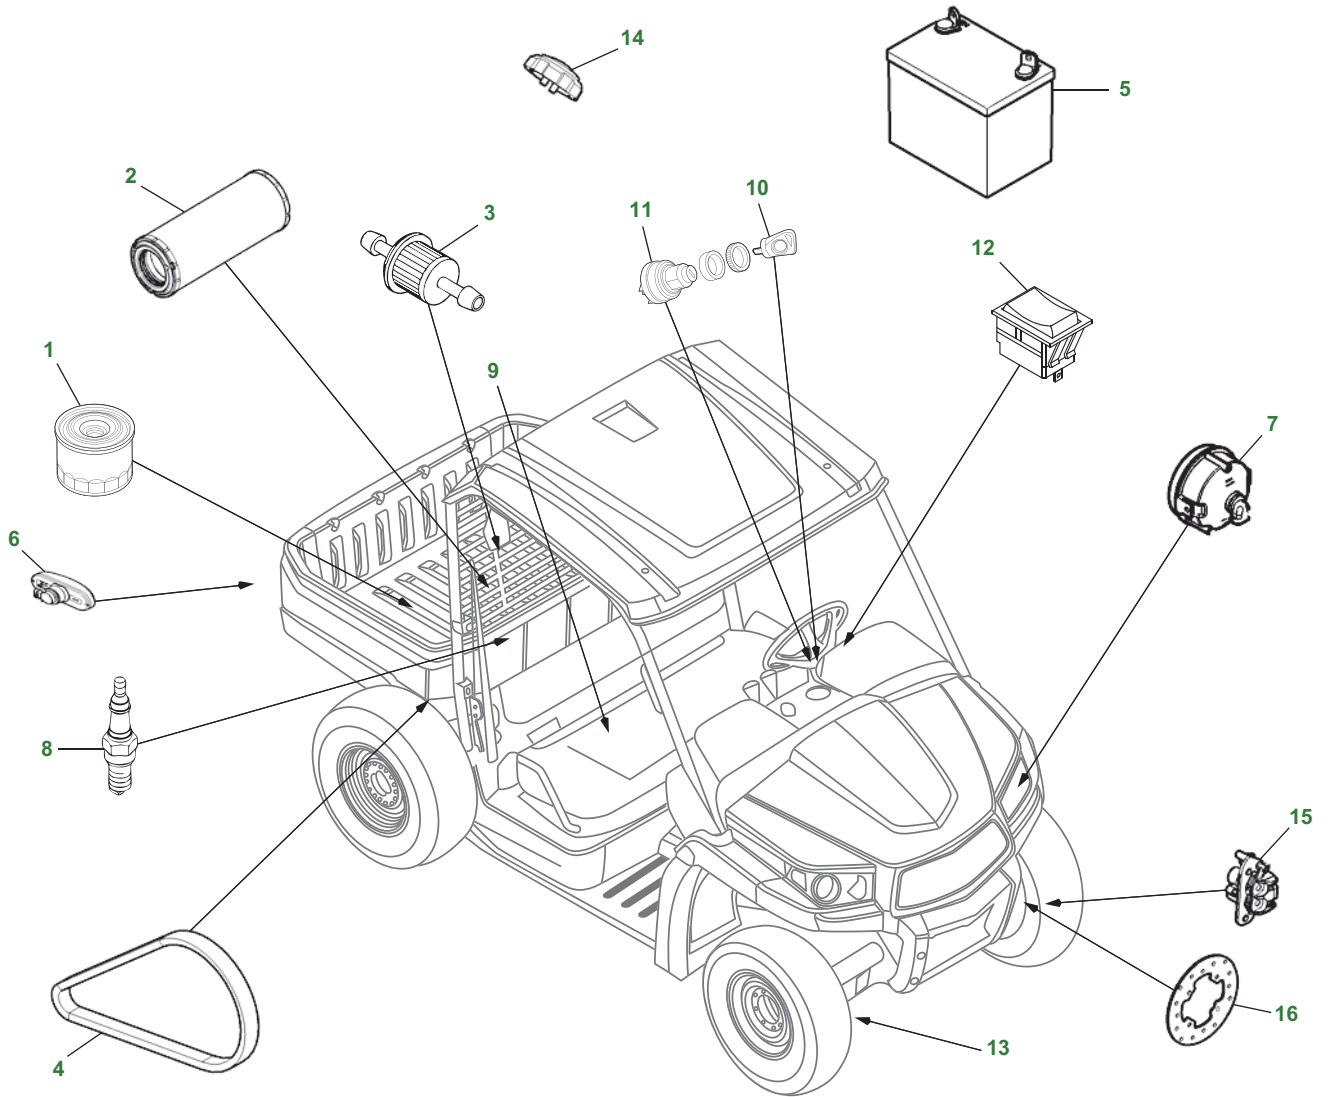

XUV590E / XUV590E S4 / XUV590M / XUV590M S4 (Green & Yellow, Olive & Black)

XUV590E / XUV590E S4 / XUV590M / XUV590M S4 (Green & Yellow, Olive & Black)

Key	Part No.	Description	Key	Part No.	Description
1	AM107423	OIL FILTER	14	AM142833	FILLER CAP
2	M170281	AIR FILTER ELEMENT	15	AM148331	DISK BRAKE CALIPER ASSY - R FRONT (S/N -020000)
3	AM117584	FUEL FILTER - IN LINE		AM148330	DISK BRAKE CALIPER ASSY - L FRONT (S/N -020000)
4	M167602	BELT - CVT INLET		AM148752	DISK BRAKE CALIPER ASSY - R FRONT (S/N 020001-)
5	TY25221	BATTERY		AM148751	DISK BRAKE CALIPER ASSY - L FRONT (S/N 020001-)
6	AM140754	STOP LIGHT		AM148332	DISK BRAKE CALIPER ASSY - R REAR (S/N -020000)
7	AM141893	HEADLIGHT FOR XUV590E AND XUV590E S4		AM148333	DISK BRAKE CALIPER ASSY - L REAR (S/N -020000)
	AM146908	HEADLIGHT FOR XUV590M AND XUV590M S4		AM148753	DISK BRAKE CALIPER ASSY - R REAR (S/N 020001-)
8	MIU12783	SPARK PLUG		AM148754	DISK BRAKE CALIPER ASSY - L REAR (S/N 020001-)
9	AM147576	SEAT BACK - YELLOW		AM148144	BRAKE KIT - FRONT PAD (S/N -020000)
	AM147575	SEAT BENCH - YELLOW		AM148755	BRAKE KIT - FRONT PAD (S/N 020001-)
	AM147577	SEAT BACK - BLACK		AM148145	BRAKE KIT - REAR PAD (S/N -020000)
	AM147574	SEAT BENCH - BLACK		AM148756	BRAKE KIT - REAR PAD (S/N 020001-)
10	AUC12681	KEY	16	M166762	ROTOR
11	AUC12631	IGNITION SWITCH	17	AUC11855	MUFFLER
12	AM147340	ROCKER SWITCH - HIGH / LOW BEAM	18	LG279	HOME MAINTENANCE KIT
	AM147345	ROCKER SWITCH - POWER LIFT DUMP			
13	M178227	TIRE - FRONT — 25 X 8-12 in			
	M178228	TIRE - REAR - TH — 25 X 10-12 in			

Parts Needed in First 250 Hours of Operation

Qty	Part No.	Item	Capacity	Interval In Hours
3	AM107423	Engine Oil Filter		8/100/200
7	TY22029	John Deere Turf-Gard™ 10W30 Engine Oil	2.17 L (2.3 qt)	8/100/200
1	M170281	Air Filter		200
1	AM117584	Fuel Filter		200
2	MIU12783	Spark Plugs		200
3	TY24416	John Deere Multi-Purpose HD Lithium Complex Grease		As Needed

Capacities

Crankcase (with filter change)	2.17 L (2.3 qt)
4WD Front Differential	0.4 L (13.5 oz)
Transaxle	2.6 L (2.75 qt)
TY26183	Grease Gun