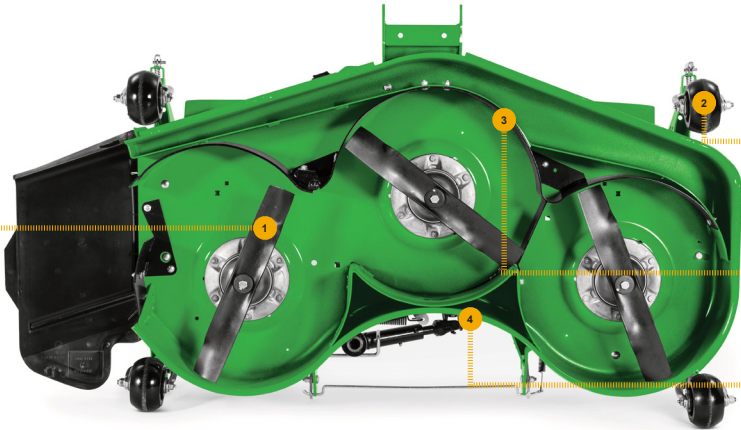

TRACTION DRIVE BELT
[UC30568](#) (LGTH = 2258 mm, TK = 12.45 mm,
 WIDTH = 12.70 mm)

REPLACEMENT PARTS GUIDE

D155 with 48 Inch Side Discharge Deck

MOWER BLADE

[GX21784](#) (3 in 1, with 7 Lobe)
(Cut Length = 125 mm)

[GX21785](#) (Bagging, Cut Length = 95 mm)

MOWER DECK LEVELLING GAUGE
[AM130907](#)

GAGE WHEEL

[GX10168](#)

MULCH KIT

[AM143912](#) (2-BAG CHUTE KIT)

[GX21786](#) (HIGH PERFORMANCE MULCH),
(CUT LENGTH = 127 mm)