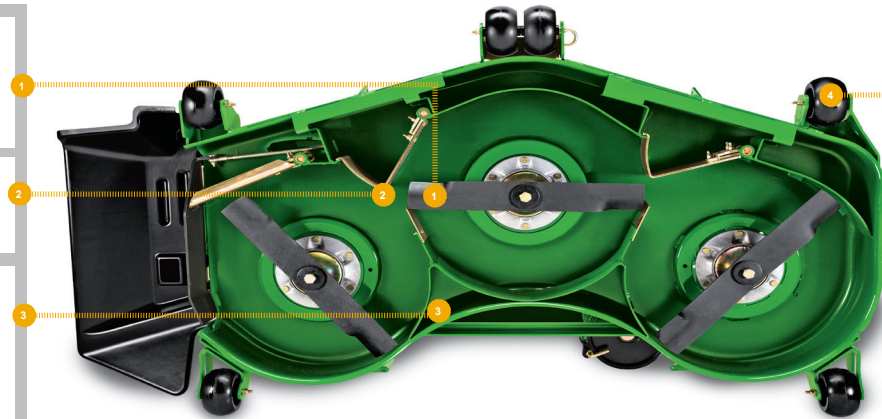

REPLACEMENT PARTS GUIDE

Z245 With 48 Inch Deck

MOWER BLADES
[GX21784](#) (STANDARD)
[GX21785](#) (HIGH LIFT)

MULCH BLADE KIT
[GY20417](#)

FLAT MOWER BELT
[M154621](#) (LGTH = 3714.6 mm, TK = 11.4 mm,
WIDTH = 14.21 mm) (S/N - 100000)
[M158130](#) (LGTH = 3809.6 mm, TK = 11.1 mm,
WIDTH = 14.3 mm) (S/N 100001-)

GAGE WHEEL
[GX10168](#)

MOWER DECK LEVELLING GUAGE
[AM130907](#)