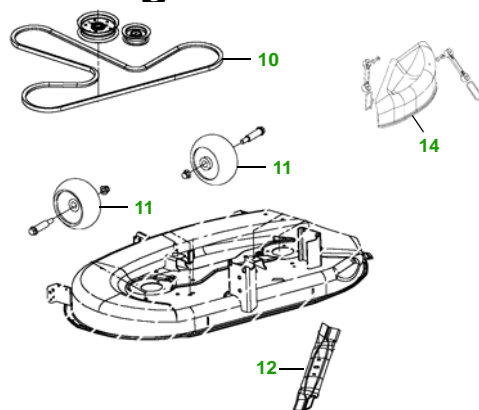

MAINTENANCE REMINDER SHEET

125 & 135 with 42" Edge Deck

Tractor

Tractor S/N

42" Edge Deck

Deck S/N

Key	Part No.	Description
1	GY20577	OIL FILTER
2	GY20709	FUEL FILTER - IN-LINE
3	GY20575	AIR CLEANER (PACKAGE)
4	GY20680	KEY (PACKAGE)
	GY20074	IGNITION SWITCH
5	TY25878	BATTERY
6	GX20006	BELT - TRACTION DRIVE
7	M78543	SPARK PLUG
8	AD2062R	HEADLIGHT BULB

Key	Part No.	Description
9	GX22166	FUEL CAP
10	GX20072	BELT (PACKAGE)
11	GX10168	GAGE WHEEL
12	GY20850	KIT - 3N1 BLADE - STANDARD
	AM137329	BLADE - BAGGING
	AM137328	BLADE - MULCHING
13	LG230	HOME MAINTNANCE KIT
14	GY00115	MULCH COVER KIT (PACKAGE)

"As Needed" Parts

Qty	Part No	Item
1	AM130907	Mower Deck Leveling Gauge
1	TY26183	Grease Gun

TO BUY PARTS VISIT:

- www.johndeerepartshop.com

JOHNDEEREPARTSHOP.COM

FOR ON-LINE PARTS ASSISTANCE:

- www.deere.com
- Click on **Residential**
- Click on **Parts**
- Click on **Search Parts Catalog**