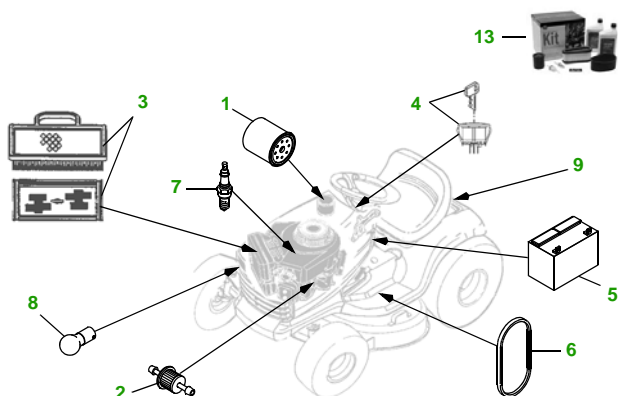

MAINTENANCE REMINDER SHEET

125 & 135 with 42" Edge Deck

Tractor

Tractor S/N

42" Edge Deck

Deck S/N

Key	Part No.	Description
1	GY20577	OIL FILTER
2	GY20709	FUEL FILTER - IN-LINE
3	GY20575	AIR CLEANER (PACKAGE)
4	GY20680	KEY (PACKAGE)
	GY20074	IGNITION SWITCH
5	TY25878	BATTERY
6	GX20006	BELT - TRACTION DRIVE
7	M78543	SPARK PLUG
8	AD2062R	HEADLIGHT BULB

Key	Part No.	Description
9	GX22166	FUEL CAP
10	GX20072	BELT (PACKAGE)
11	GX10168	GAGE WHEEL
12	GY20850	KIT - 3N1 BLADE - STANDARD
	AM137329	BLADE - BAGGING
	AM137328	BLADE - MULCHING
13	LG230	HOME MAINTNANCE KIT
14	GY00115	MULCH COVER KIT (PACKAGE)

Service Recommendations

Qty	Part No	Item	Qty or Capacity	Change Interval in Hours
5	GY20577	Oil Filter	1	50/100/150/200/250
12	TY22029	1 Qt. Turf Gard® 10W30 Engine Oil	2.0 qt	8/50/100/150/200/250
5	GY20575	Air Filter Kit	1	50/100/150/200/250
5	GY20709	Fuel Filter	1	50/100/150/200/250
10	M78543	Spark Plug	2	50/100/150/200/250
2	TY6341	JD Multi Purpose SD Polyurea Grease		As Needed

"As Needed" Parts

Qty	Part No	Item
1	AM130907	Mower Deck Leveling Gauge
1	TY26183	Grease Gun

TO BUY PARTS VISIT:

- www.johndeerepartshop.com

JOHNDEEREPARTSHOP.COM

FOR ON-LINE PARTS ASSISTANCE:

- www.deere.com
- Click on **Residential**
- Click on **Parts**
- Click on **Search Parts Catalog**