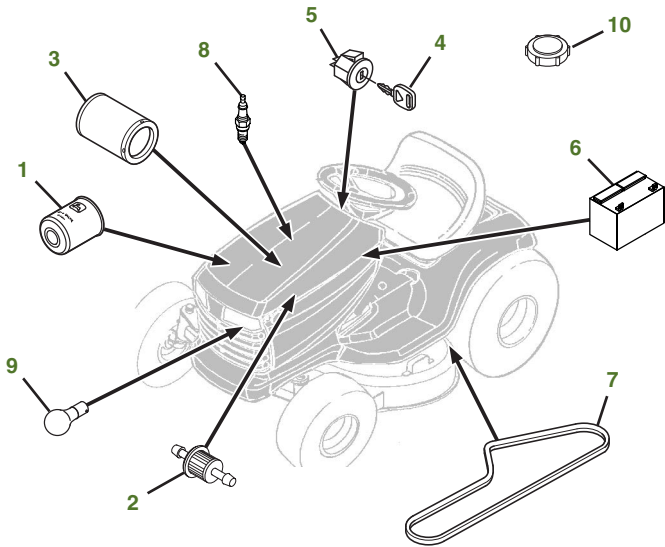

MAINTENANCE REMINDER SHEET

S120 with 42" Deck

Tractor S/N

Deck S/N

Key	Part No.	Description	Key	Part No.	Description
1	AUC12916	Engine Oil Filter, Easy Change™ Oil System	8	MIU11020	Spark Plug, ENGINE MARKED 44N677-0061-G1
2	AM116304	FUEL FILTER-IN-LINE	9	AD2062R	HEADLIGHT BULB
3	MIU14395	AIR FILTER	10	AUC12860	FUEL CAP
4	GY20680	KEY	11	GX20072	BELT-MOWER
5	GY20074	IGNITION SWITCH	12	GX10168	GAGE WHEEL
6	TY25221A	BATTERY	13	GX22151	3N1 BLADE 42"
7	CX20006	BELT-TRACTION DRIVE		AM141034	KIT-BAGGING 42"

Parts Needed in First 250 Hours of Operation

Qty	Part No	Item	Qty or Capacity	Change Interval In Hours
14	TY22029	Engine Oil Turf-Gard™ 10W30	2.6 L (2.8 qt)	50/100/150/200/250
5	AUC12916	John Deere Easy Change™ Oil System	1	50/100/150/200/250
5	MIU14395	Air Filter	1	50/100/150/200/250
5	AM116304	Fuel Filter	1	50/100/150/200/250
5	MIU11020	Engine Marked 44N677-0061-G1	1	50/100/150/200/250
2	TY24416	John Deere Multi-Purpose HD Lithium Complex Grease		As Needed

"As Needed" Parts

Qty	Part No	Item
1	AM130907	Mower Deck Leveling Gauge
1	TY26518	Grease Gun

Home Maintenance Kit

Unit	Kit Number
S120	AUC13705

CLICK PART NUMBER TO BUY