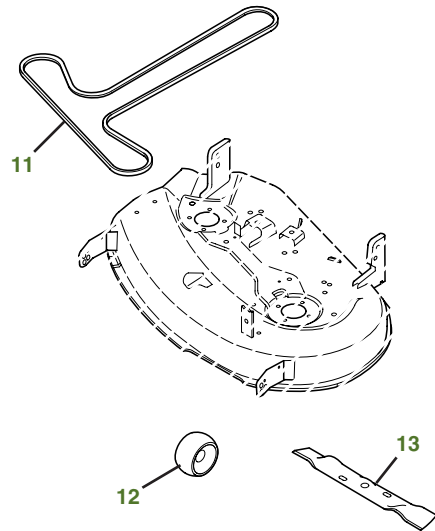

MAINTENANCE REMINDER SHEET

S120 with 42" Deck

Tractor S/N

Deck S/N

Key	Part No.	Description	Key	Part No.	Description
1	AUC12916	Engine Oil Filter, Easy Change™ Oil System	8	MIU11020	Spark Plug, ENGINE MARKED 44N677-0061-G1
2	AM116304	FUEL FILTER-IN-LINE	9	AD2062R	HEADLIGHT BULB
3	MIU14395	AIR FILTER	10	AUC12860	FUEL CAP
4	GY20680	KEY	11	GX20072	BELT-MOWER
5	GY20074	IGNITION SWITCH	12	GX10168	GAGE WHEEL
6	TY25221A	BATTERY	13	GX22151	3N1 BLADE 42"
7	CX20006	BELT-TRACTION DRIVE		AM141034	KIT-BAGGING 42"

Parts Needed in First 250 Hours of Operation

Qty	Part No	Item	Qty or Capacity	Change Interval In Hours
14	TY22029	Engine Oil Turf-Gard™ 10W30	2.6 L (2.8 qt)	50/100/150/200/250
5	AUC12916	John Deere Easy Change™ Oil System	1	50/100/150/200/250
5	MIU14395	Air Filter	1	50/100/150/200/250
5	AM116304	Fuel Filter	1	50/100/150/200/250
5	MIU11020	Engine Marked 44N677-0061-G1	1	50/100/150/200/250
2	TY24416	John Deere Multi-Purpose HD Lithium Complex Grease		As Needed

"As Needed" Parts

Qty	Part No	Item
1	AM130907	Mower Deck Leveling Gauge
1	TY26518	Grease Gun

Home Maintenance Kit

Unit	Kit Number
S120	AUC13705

CLICK PART NUMBER TO BUY