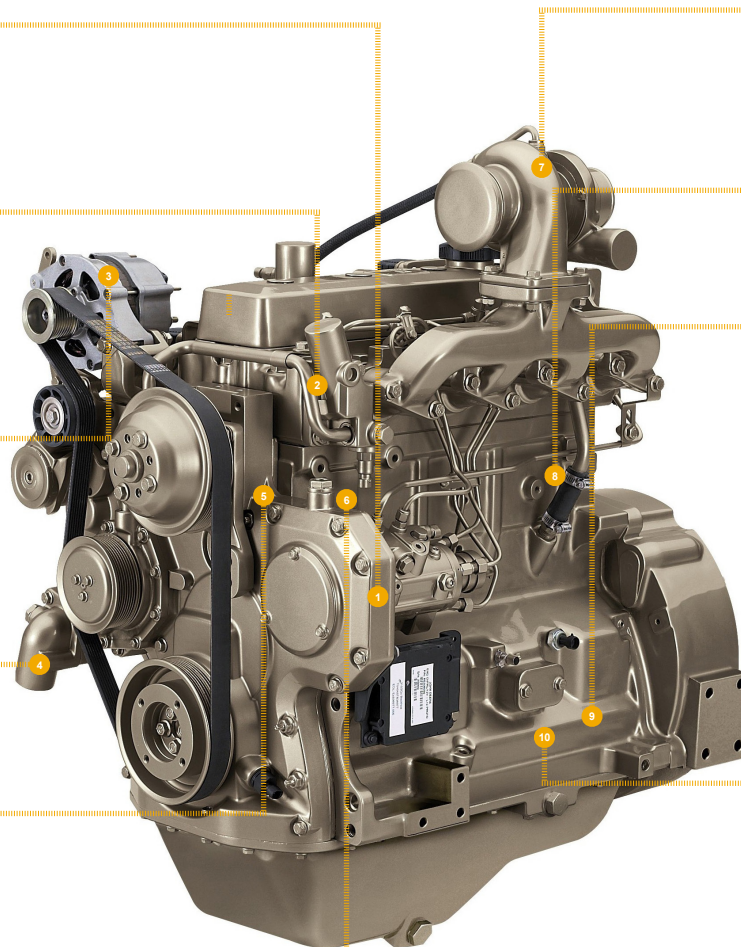

WATER PUMP

[SE501610](#) (REMAN FOR [RE546917](#))
(4428, 4429)

CONNECTING ROD

[SE501096](#) (REMAN FOR [RE500002](#)) (4843)

COMPLETE BLOCK ASSEMBLY

[SE501794](#)
(without auxiliary drive may not be as illustrated. Includes cylinder head with valves and rocker arm assembly, balancer shafts, oil pump assembly, complete gasket kit with front and rear seals)

[SE501795](#)
(auxiliary drive may not be as illustrated. Includes cylinder head with valves and rocker arm assembly, balancer shafts, oil pump assembly, complete gasket kit with front and rear seals)

TURBOCHARGER

[SE502445](#) (REMAN FOR [RE548734](#)) (65SJ, 65SL, 65SN, 65SQ, 65SK, 65SM, 65SP)

AC COMPRESSOR

[SE503065](#) (REMAN FOR [AH169875](#))
(12V, 10PA) (7427, 7414)

[SE503064](#) (REMAN FOR [AT172975](#))
(24V, 10PA) (7411, 7413)

OIL PUMP

[SE501814](#) (REMAN FOR [DZ100057](#)) (5001)

STARTER

[SE501851](#) (REMAN FOR [DZ110081](#)) (12 V) (3075)

[SE502286](#) (REMAN FOR [DZ110082](#)) (24 V) (3092)

[SE501406](#) (REMAN FOR [RE501150](#)) (24 V) (3041)

[SE501852](#) (REMAN FOR [RE516157](#))
(12 V, 3.2 KW) (3082)

[SE501866](#) (REMAN FOR [RE506103](#)) (24 V) (3057)

[SE501853](#) (REMAN FOR [RE506105](#)) (12 V) (3056)

[SE502631](#) (REMAN FOR [RE523501](#))
(12 V, 4.2 KW LH) (3073)

[SE501402](#) (REMAN FOR [RE540300](#))
(12 V, 7 KW) (3007)

[SE501401](#) (REMAN FOR [RE540301](#))
(12 V, 2.5 KW) (3005)

[SE501426](#) (REMAN FOR [RE540302](#))
(12 V, 2.5 KW) (3012)

[SE501405](#) (REMAN FOR [RE70960](#)) (12V) (3010)

[SE501403](#) (REMAN FOR [RE70957](#))
(12 V, DENSO) (3006)

[SE501407](#) (REMAN FOR [RE70961](#)) (24 V) (3001)

JOHN DEERE
Genuine Parts and Service