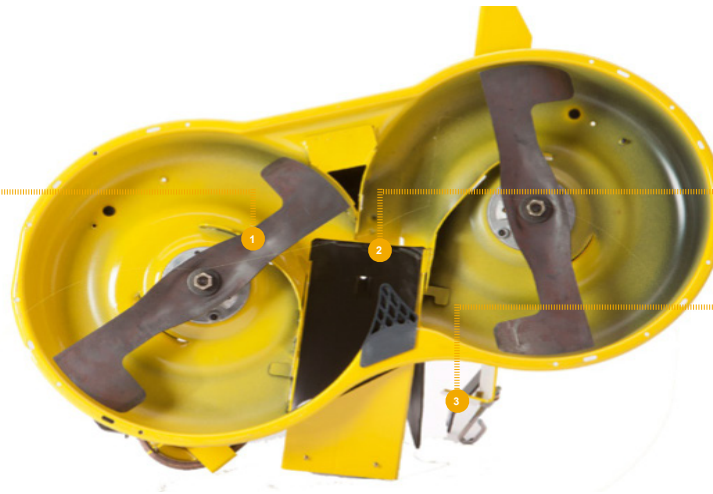

REVERSE IMPLEMENT PUSH SWITCH
[AM124734](#)

CONTROL LEVER THROTTLE CABLE
[GY21983](#)

HEAD LIGHT BULB
[AD2062R](#) (12 V)

BATTERY
[TY25221A](#) (12 V)

TRANSMISSION/ HYDRAULIC

TRACTION DRIVE BELT
[GX25338](#) (LGTH = 2761 mm, WIDHT = 12.8mm,
TK = 8.89 mm)

REPLACEMENT PARTS GUIDE

X115R (100 Series Tractor) with 36 inch Deck

MOWER BLADE

[GX24566](#) (LH, 36 INCH)

[GX24567](#) (RH, 36 INCH)

MOWER DECK LEVELLING

[AM130907](#)

MULCH KIT

[BG20698](#)

FLAT MOWER BELT

[GX25209](#) (LGTH = 3169 mm, WIDTH = 16 mm,
TK = 14.7 mm)