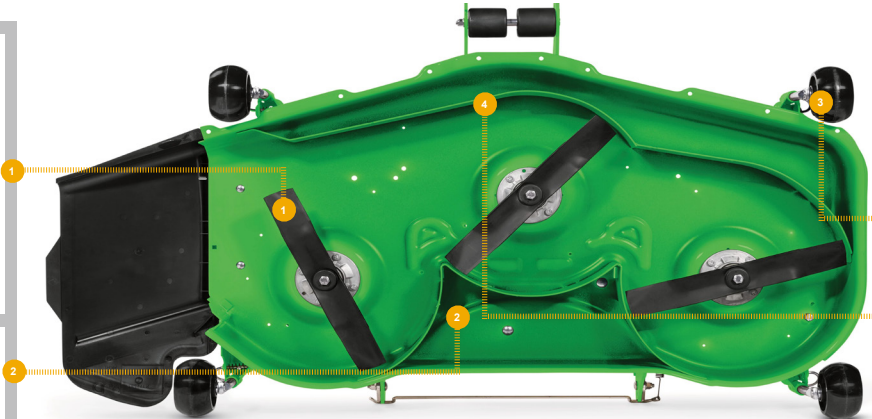

FLAT MOWER BELT

[UC23309](#) (LGTH = 3955 mm,
WIDTH = 14 mm, TK = 21.1 mm)

MOWER DECK LEVELLING

[AM130907](#)

GAGE WHEELS
[UC28193](#)

MULCH KIT
[TCB10953](#)