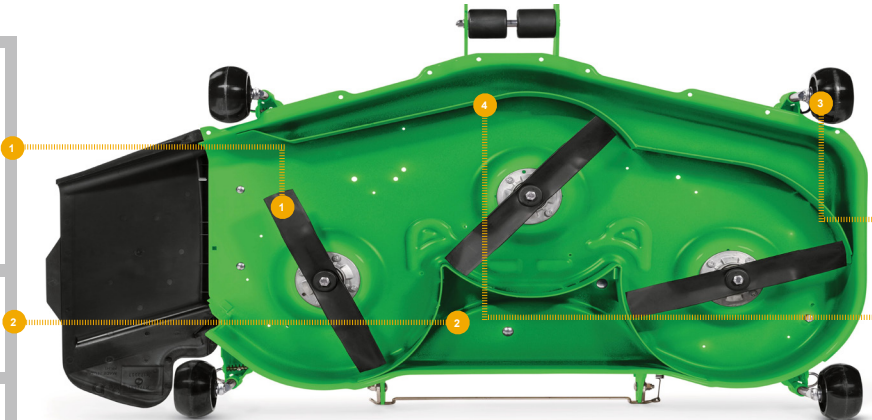

REPLACEMENT PARTS GUIDE

Q850R Quik Trak™ Mower with 54 Inch Deck

MOWER BLADE

[TCU30317](#) (CUT LENGTH = 110 mm)
(HIGH LIFT)

[TCU30316](#) (CUT LENGTH = 114.1 mm)
(STANDARD LIFT)

[M135334](#) (CUT LENGTH = 178.1 mm)
(MULCH BLADE)

FLAT MOWER BELT

[UC31640](#) (LGTH = 3666 mm,
WIDTH = 14 mm, TK = 21.1 mm)

MOWER DECK LEVELLING

[AM130907](#)

GAGE WHEELS

[UC28193](#)

MULCH KIT

[TCB11469](#)