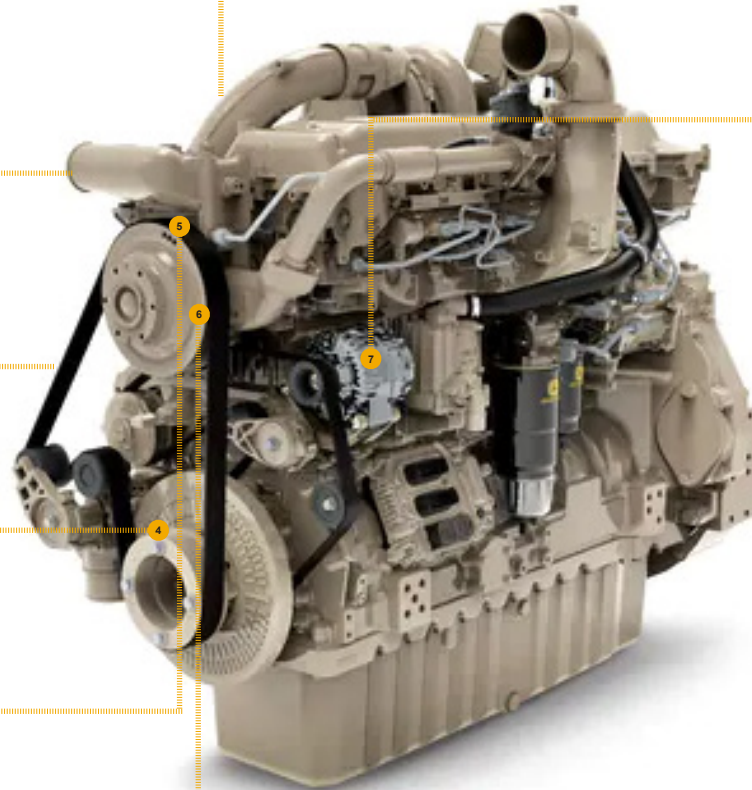

REPLACEMENT PART GUIDE

6136CI440 PowerTech 13.6L Industrial OEM Engine (Stage V)

STARTER
[DZ121183](#) (12 V) (3003)
[DZ114758](#) (12 V) (3004)

1

FUEL FILTER
[DZ105040](#) (3501,3503)
 Replace 500hrs of operation or every 12 months.

2

FUEL FILTER
[DZ124786](#) (3501,3503)
 Replace 500hrs of operation or every 12 months.

3

OIL FILTER
[RE572785](#) (5901,5902)
 Replace 500hrs of operation or every 12 months.

4

CRANKSHAFT PULLEY & DAMPER
[DZ106557](#) (OD = 189 mm) (1301)
[DZ117460](#) (OD = 422 mm) (6801)

5

FAN BELT
[DZ119003](#) (LGTH = 2165 mm) (2401)
[HXE145838](#) (LGTH = 2590 mm) (2403)
[DZ116837](#) (LGTH = 2555 mm) (2404)

6

FAN PULLEY
[DZ111248](#) (2301) (2304)
[DZ111246](#) (2302) (2305)
[DZ111247](#) (2303) (2306)

7

DEF TANK INLET SCREEN
[DZ114695](#) (974C) (3447) (3449) (3451) (3453) (3448) (3452) (974Q) (3450) (3454) (974G)
 As Required.

TANK HEADER SUCTION SCREEN
[DZ111166](#) (USE WITH DZ113373 974G) (974C)
[DZ110562](#) (USE WITH DZ113378 974G)
 1500 hrs of operation or every 36 months.