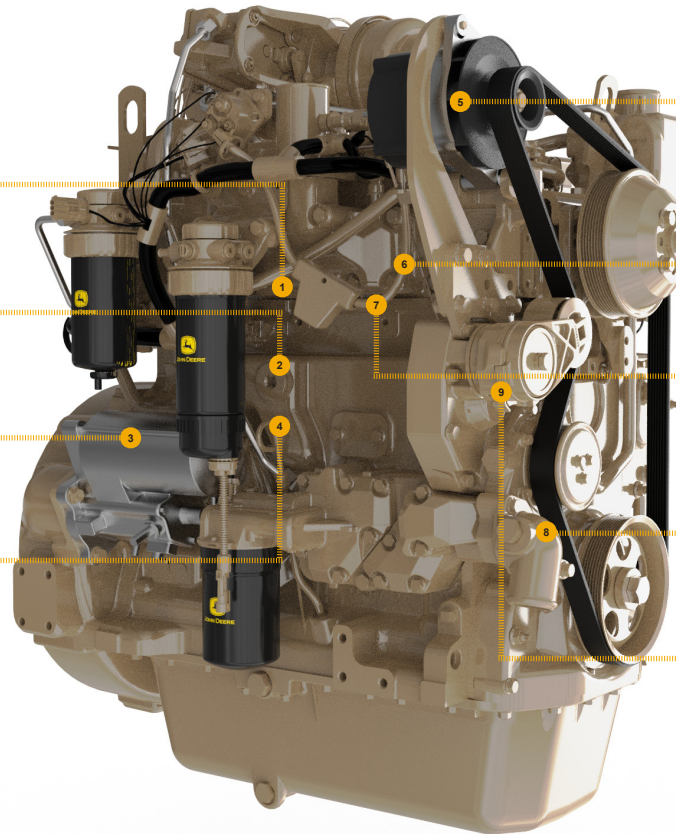

REMAN PARTS GUIDE

4045WG303 PowerTech PTE 4.5L Wirtgen Hamm OEM Engine (T3/SIIIA)

CYLINDER HEAD

[SE501809](#) (REMAN FOR [RE532328](#)) (5130)

CONNECTING ROD

[SE501094](#) (REMAN FOR [RE500608](#)) (4838)

STARTER MOTOR

[SE501402](#) (REMAN FOR [RE540300](#) OR [RE68470](#)) (12 V, 2.7 KW) (9001)

CONTROLLER

[SE502802](#) (REMAN FOR [RE526588](#)) (16A5)

ALTERNATOR

[SE502561](#) (REMAN FOR [RE537508](#))
(BOSCH, 12 V, 120 A) (3173)

INJECTION NOZZLE

[RM100409](#) (REMAN FOR [RE520929](#)) (16A5)

FUEL INJECTION PUMP

[SE501915](#) (REMAN FOR [RE507959](#)) (16A5)

FUEL RAIL COMMON

[RM100409](#) (REMAN FOR [RE520929](#)) (16A5)

OIL PUMP

[SE501814](#) (REMAN FOR [DZ100057](#)) (5001)

WATER PUMP

[SE501609](#) (REMAN FOR [RE546906](#)) (4434)

JOHN DEERE

Genuine Parts and Service