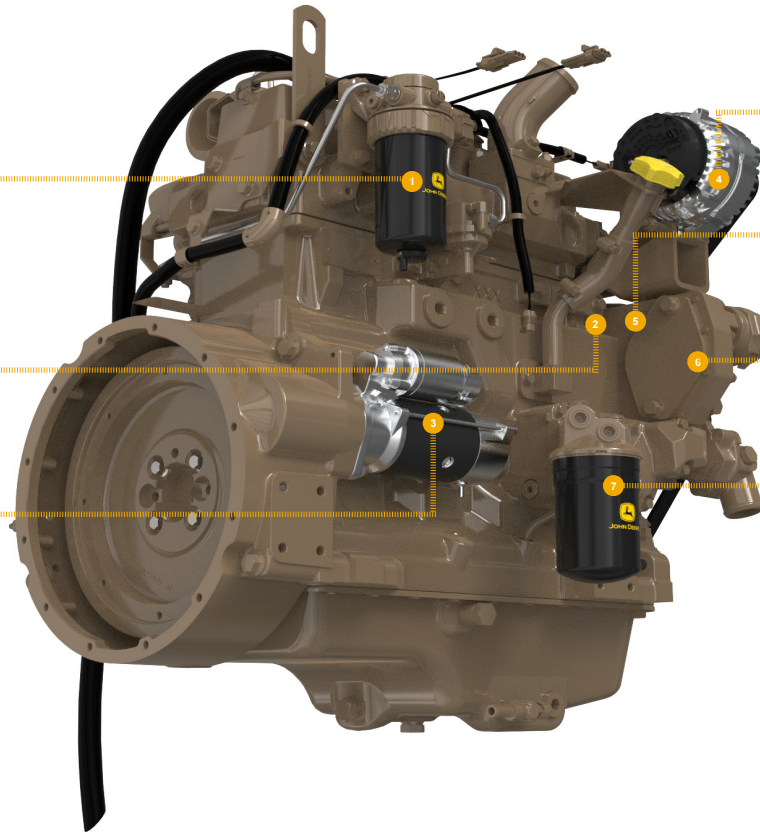

REPLACEMENT PART GUIDE

4045WG301 PowerTech PTE 4.5L Wirtgen OEM Engine (Tier 3/Stage IIIA)

PRIMARY FUEL FILTER

[RE541922](#) (8164)

FINAL FUEL FILTER

[RE522878](#) (35ED)

500 hrs of operation or every 12 months.

FAN BELT

[DZ122223](#) (LGTH = 1630 mm) (24NE)

STARTER

[DZ110082](#) (24V, 4KW) (3092) INCLUDING SAFETY SIGN, LABEL, COVER, SOLENOID

ALTERNATOR

[RE558678](#) (24V, 150A) (31AZ)

FAN PULLEY

[R128658](#) (OD = 140 mm) (8604)

CRANKSHAFT PULLEY

[R505567](#) (OD = 173 mm) (1328)

OIL FILTER

[RE504836](#) (880Q)

500 hrs of operation or every 12 months.

JOHN DEERE

Genuine Parts and Service

REMAN PARTS GUIDE

4045WG301 PowerTech PTE 4.5L Wirtgen OEM Engine (Tier 3/Stage IIIA)

CYLINDER HEAD

[SE501809](#) (REMAN FOR [RE532328](#)) (5130)

CONNECTING ROD

[SE501094](#) (REMAN FOR [RE500608](#))
(4838)

STARTER

[SE502286](#) (REMAN FOR [DZ110082](#))
(24V, 4KW) (3092)