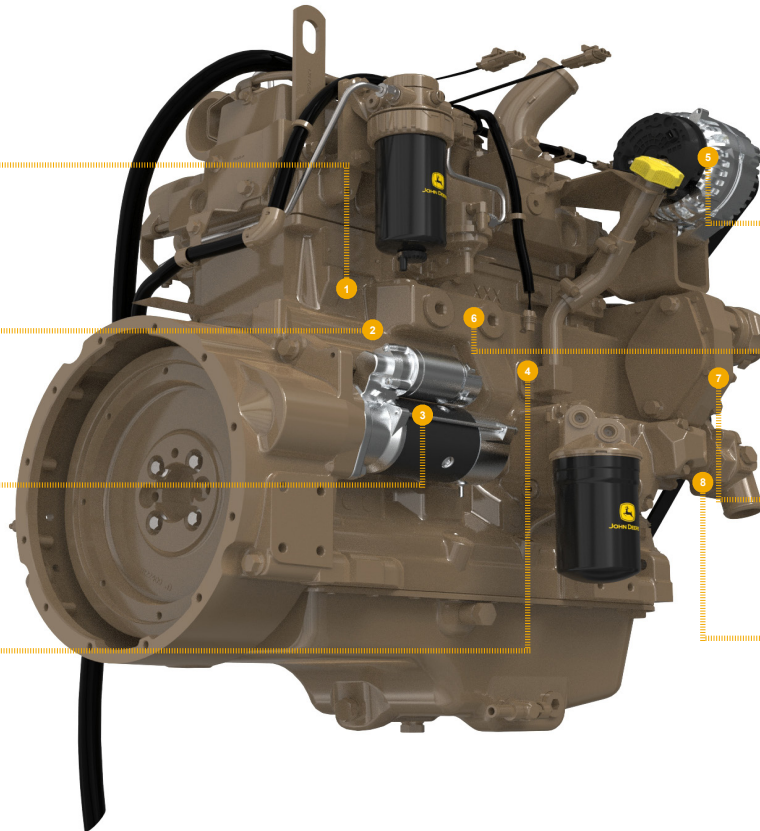

REMAN PARTS GUIDE

4045WG301 PowerTech PTE 4.5L Wirtgen OEM Engine (Tier 3/Stage IIIA)

CYLINDER HEAD

[SE501809](#) (REMAN FOR [RE532328](#)) (5130)

CONNECTING ROD

[SE501094](#) (REMAN FOR [RE500608](#))
(4838)

STARTER

[SE502286](#) (REMAN FOR [DZ110082](#))
(24V, 4KW) (3092)

FUEL INJECTION NOZZLE

[SE501925](#) (REMAN FOR [DZ100212](#)) (16A5)

FUEL INJECTION PUMP

[SE501915](#) (REMAN FOR [RE507959](#)) (16A5)

ALTERNATOR

[SE502674](#) (REMAN FOR [RE558678](#))
(24V, 150A) (31AZ)

CONTROLLER

[SE502802](#) (REMAN FOR [RE526588](#))
(LEVEL 16, 24V/12V) (16A5)

OIL PUMP

[SE501814](#) (REMAN FOR [DZ100057](#)) (5001)

WATER PUMP

[SE501609](#) (REMAN FOR [RE546906](#)) (4434)

JOHN DEERE
Genuine Parts and Service