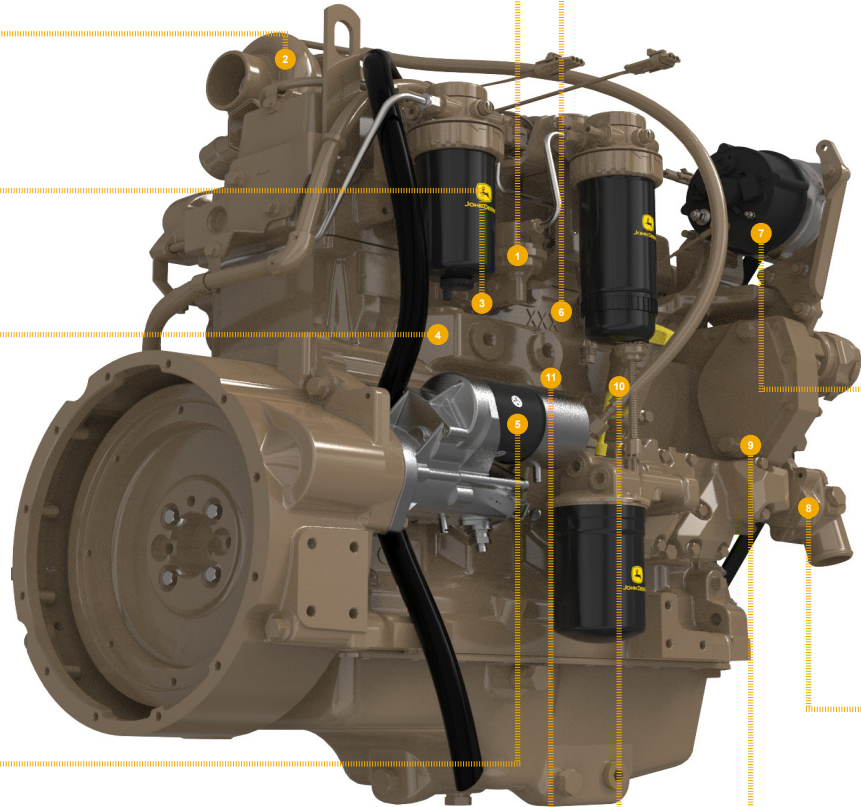

REMAN PARTS GUIDE

4045HF285 PowerTech 4.5L OEM (4045 Tier 3 Engine)

FUEL INJECTION NOZZLE

[SE501925](#) (REMAN FOR [DZ100212](#)) (16A5)

FUEL INJECTION PUMP

[SE501915](#) (REMAN FOR [RE507959](#)) (16B3)

TURBO CHARGER

[SE502218](#) (REMAN FOR [RE548726](#)) (65RU)

[SE502838](#) (REMAN FOR [RE548737](#)) (65QB)

[SE502195](#) (REMAN FOR [RE548751](#)) (65RY)

CONNECTING ROD

[SE501094](#) (REMAN FOR [RE500608](#)) (4838)

CYLINDER HEAD

[SE501808](#) (REMAN FOR [RE525458](#)) (5122)

[SE501809](#) (REMAN FOR [RE532328](#)) (5130)

STARTER

[SE501851](#) (REMAN FOR [DZ110081](#))
(12 V, 3.4 KW) (3075)

[SE502286](#) (REMAN FOR [DZ110082](#)) (24 V)
(3092)

[SE501406](#) (REMAN FOR [RE501150](#)) (24 V)
(3041)

[SE501866](#) (REMAN FOR [RE506103](#)) (24 V)
(3057)

[SE501853](#) (REMAN FOR [RE506105](#)) (12 V)
(3056)

[SE501851](#) (REMAN FOR [RE507670](#))
(12 V, 3.1 KW) (3075)

[SE501402](#) (REMAN FOR [RE540300](#))
(12 V, 7KW) (3007)

[SE501401](#) (REMAN FOR [RE540301](#))
(12 V, 2.5 KW) (3005)

[SE501426](#) (REMAN FOR [RE540302](#))
(12 V, 2.5 KW) (3012)

[SE501402](#) (REMAN FOR [RE68470](#))
(12 V, 7 KW) (3007)

[SE501405](#) (REMAN FOR [RE70474](#))
(12 V, 4.8 KW) (3010)

[SE501403](#) (REMAN FOR [RE70957](#)) (12 V)
(3006)

[SE501405](#) (REMAN FOR [RE70960](#)) (3010)

[SE501407](#) (REMAN FOR [RE70961](#)) (24 V)
(3001)

COMPLETE BLOCK ASSEMBLY

[SE501786](#)

W/o auxiliary drive includes cylinder head with valves and rocker arm assembly, includes balancer shafts, oil pump assembly, complete gasket kit with front and rear seals.

[SE501789](#)

W/o auxiliary drive includes cylinder head with valves and rocker arm assembly, includes balancer shafts, oil pump assembly, complete gasket kit with front and rear seals.

ALTERNATOR

[SE501342](#) (REMAN FOR [AH137883](#))
(12V, 95A) (3140)

[SE501343](#) (REMAN FOR [AH165975](#))
(12V, 120 A) (3141)

[SE501838](#) (REMAN FOR [AT387574](#))
(24 V, 100 A) (3152)

[SE501826](#) (REMAN FOR [AXE17691](#))
(12 V, 200 A) (3151)

[SE501832](#) (REMAN FOR [AXE28087](#))
(12 V, 185 A) (3146)

[SE502626](#) (REMAN FOR [RE533516](#))
(12 V, 75 A) (3138)

[SE502627](#) (REMAN FOR [RE533653](#))
(BOSCH, 12 V, 95A) (3140)

[SE502628](#) (REMAN FOR [RE533654](#))
(12 V, 120 AMP) (3141)

[SE501341](#) (REMAN FOR [RE537146](#))
(ISKRA, 24 V, 50 A) (3142)

WATER PUMP

[SE501609](#) (REMAN FOR [RE546906](#)) (4433)

OIL PUMP

[SE501814](#) (REMAN FOR [DZ100057](#)) (5001)

AC COMPRESSOR

[SE503065](#) (REMAN FOR [AH169875](#)) (12 V)
(7425)

[SE503064](#) (REMAN FOR [AT172975](#)) (24 V)
(7424)

CONTROLLER

[SE502802](#) (REMAN FOR [RE526588](#)) (16B3)

JOHN DEERE
Genuine Parts and Service